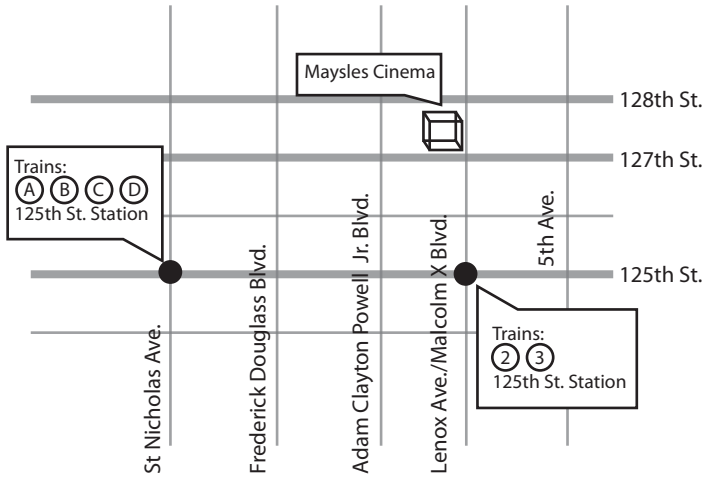

map not to scale

Asia Society & Museum

Train:
 ⑥
 68th St. Hunter College Station

Train:
 ①
 63rd St. Lexington Ave. Station

ASIA SOCIETY & MUSEUM
 725 Park Ave. (@ 70th St.)
 Subway: 6 Train to 68th St./Hunter College
 or F Train to 63rd St./Lexington Ave.

Trains:
 A B C D
 125th St. Station

Trains:
 ② ③
 125th St. Station

MAYSLES CINEMA
 343 Malcolm X Blvd. (between 127th & 128th Sts.)
 Subway: 2, 3 to 125th St./Malcolm X Blvd.

Train:
 ①
 Canal St. Station

Trains:
 A C E
 Canal St. Station

TRIBECA CINEMAS
 54 Varick St. (@ Laight St.)
 Subway: A, C, E to Canal St. or 1 to Canal St.