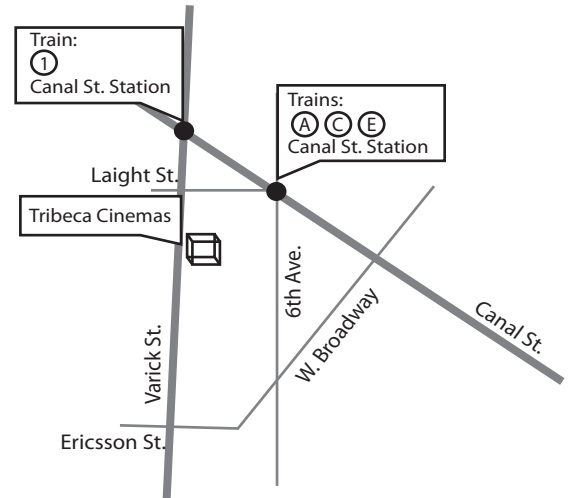

map not to scale

Asia Society & Museum

Train:
 ⑥
 68th St. Hunter College Station

Train:
 ①
 63rd St. Lexington Ave. Station

ASIA SOCIETY & MUSEUM
 725 Park Ave. (@ 70th St.)
 Subway: 6 Train to 68th St./Hunter College
 or F Train to 63rd St./Lexington Ave.

Trains:
 A B C D
 125th St. Station

Trains:
 ② ③
 125th St. Station

MAYSLES CINEMA
 343 Malcolm X Blvd. (between 127th & 128th Sts.)
 Subway: 2, 3 to 125th St./Malcolm X Blvd.

Train:
 ①
 Canal St. Station

Trains:
 A C E
 Canal St. Station

TRIBECA CINEMAS
 54 Varick St. (@ Laight St.)
 Subway: A, C, E to Canal St. or 1 to Canal St.